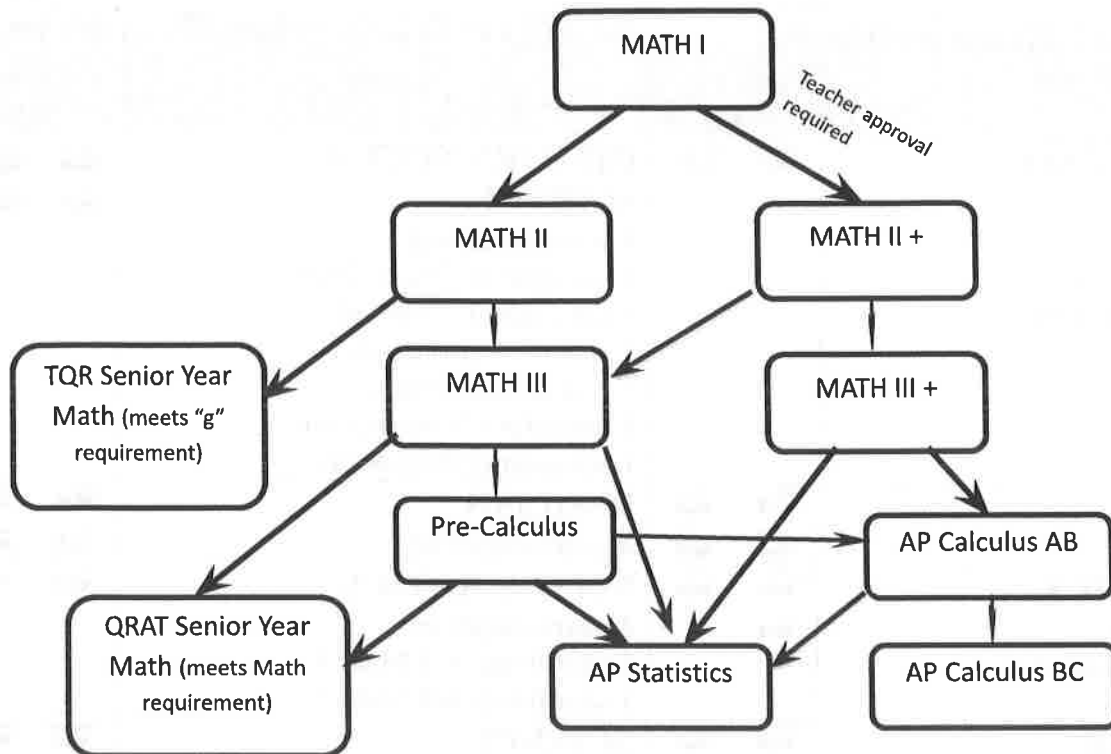

MATH and SCIENCE Flow Chart

MATH CLASSES

(Must pass with D or higher in order to move onto the next level)

SCIENCE CLASSES

(Biology of the Living Earth and Chemistry are the minimum for UC/CSU admissions)