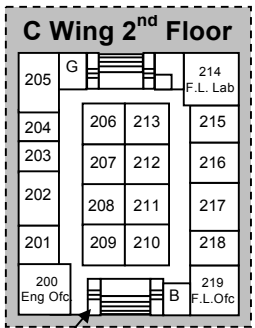

Kennedy High School
 6715 Gloria Dr.
 Sacramento CA 95831
 (916) 395-5090

Staff Parking

Student Parking

Quad

JFK Auditorium

Elevator

Visitors Parking

Gloria Drive