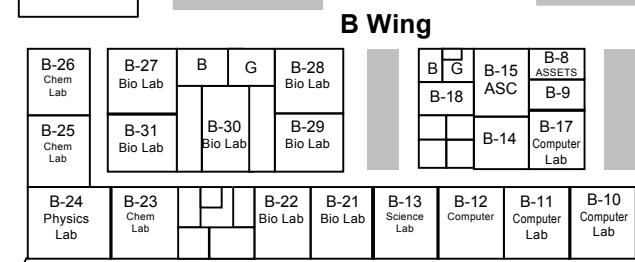

Kennedy High School
 6715 Gloria Dr.
 Sacramento CA 95831
 (916) 395-5090

Staff Parking

Student Parking

Quad

JFK Auditorium

Elevator

Visitors Parking

Gloria Drive