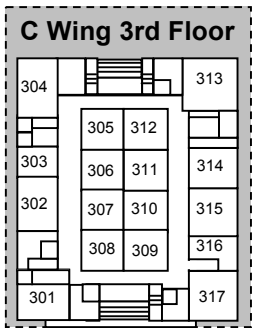

Kennedy High School
 6715 Gloria Dr.
 Sacramento CA 95831
 (916) 395-5090

Staff Parking

Student Parking

Quad

JFK Auditorium

Elevator

Visitors Parking

Gloria Drive