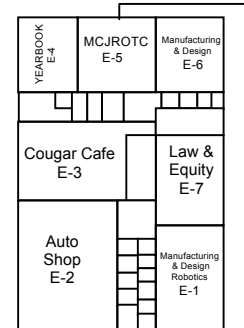

Kennedy High School
 6715 Gloria Dr.
 Sacramento CA 95831
 (916) 395-5090

Staff Parking

Student Parking

Quad

JFK Auditorium

Elevator

Visitors Parking

Gloria Drive