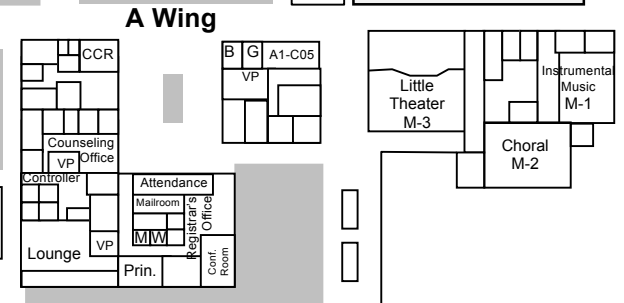

Kennedy High School
 6715 Gloria Dr.
 Sacramento CA 95831
 (916) 395-5090

Staff Parking

Student Parking

Quad

JFK Auditorium

Elevator

Visitors Parking

Gloria Drive