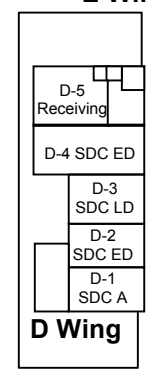

Kennedy High School
 6715 Gloria Dr.
 Sacramento CA 95831
 (916) 395-5090

Staff Parking

Student Parking

Quad

JFK Auditorium

Elevator

Visitors Parking

Gloria Drive